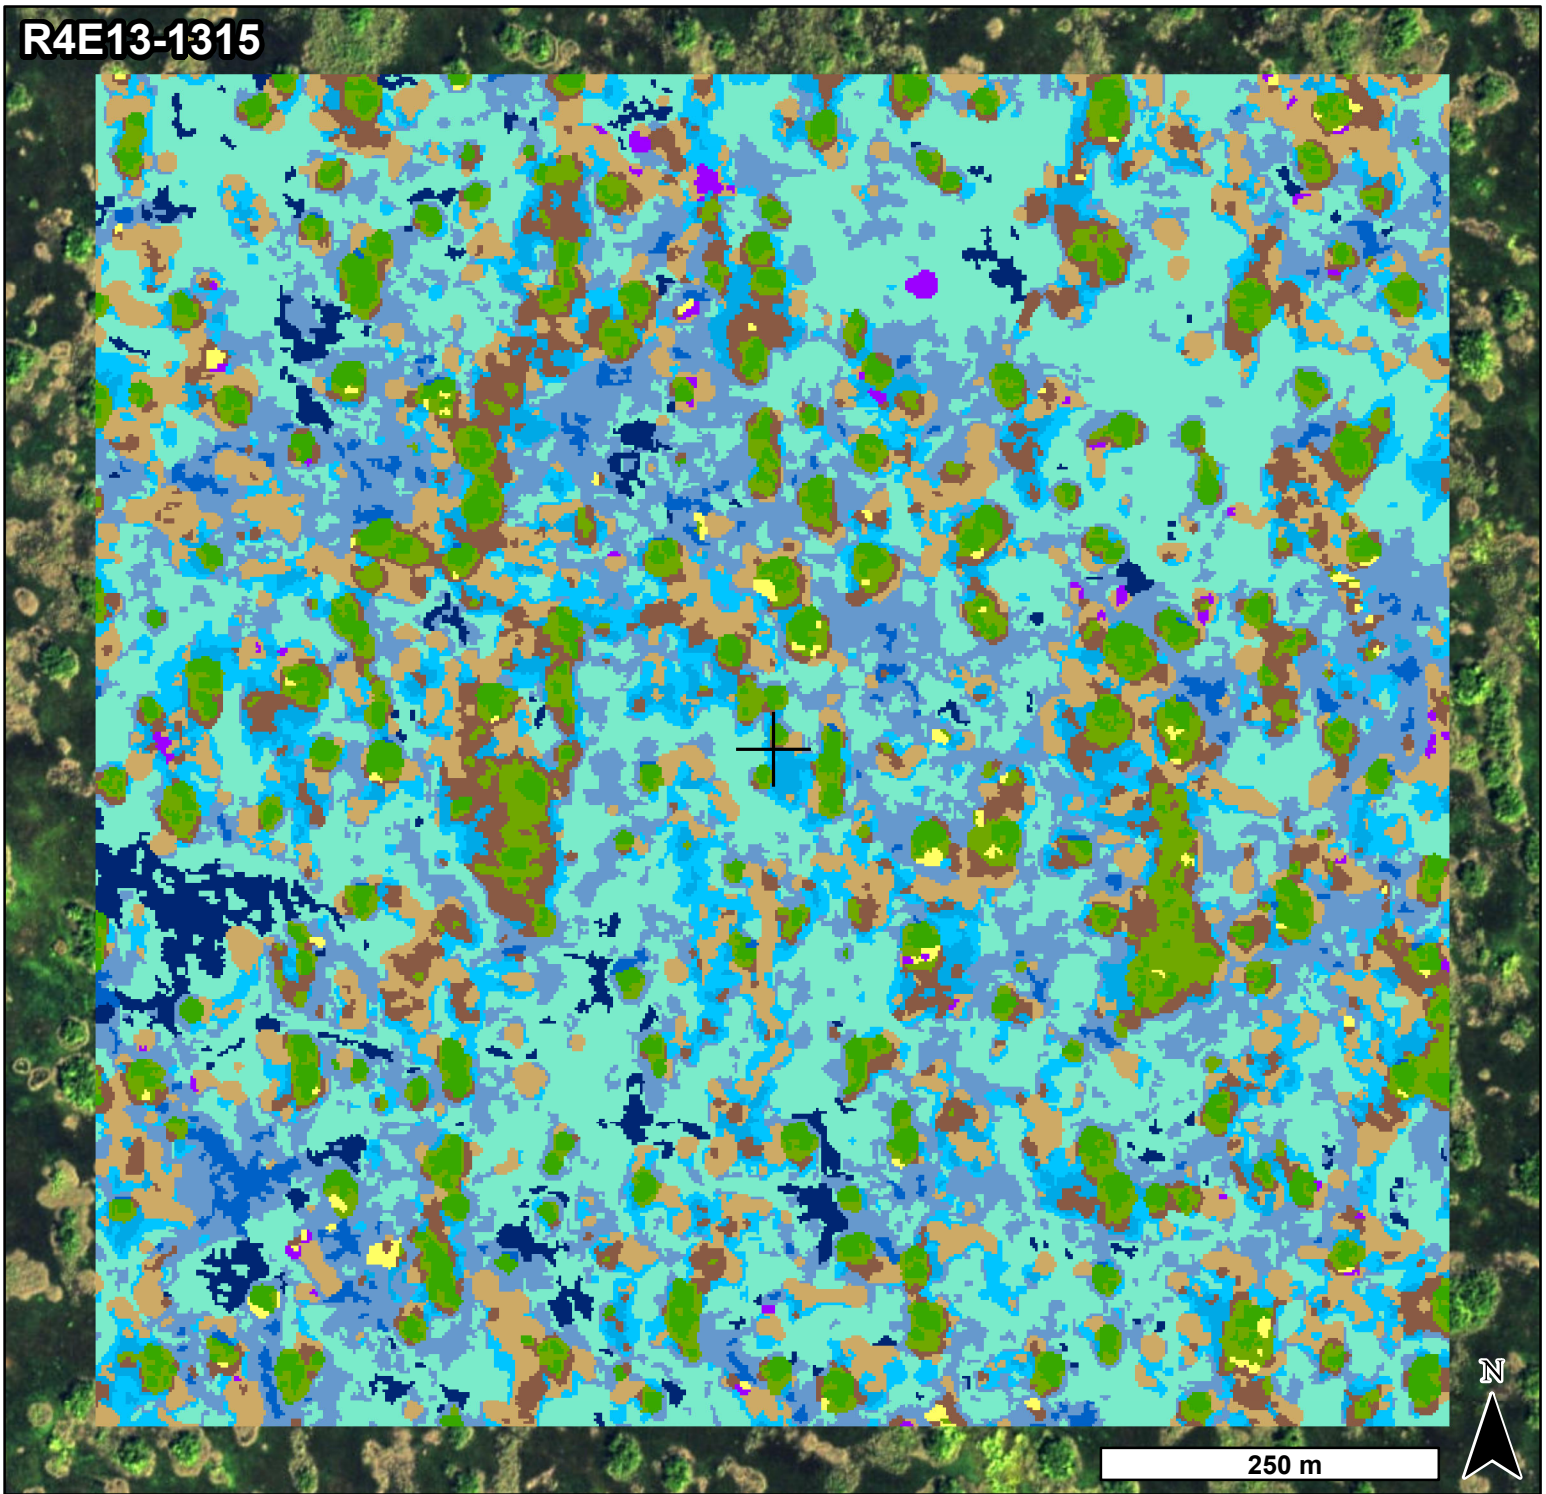

R4E13-1315

Vegetation Type

- | | | |
|--|---|--|
|  Aqua.Sbmr. |  Grm.Mrsh_Brdlv.Emrg. |  Shrb. |
|  Brdlv.Flt.Nymp. |  Grm.Mrsh_Brdlv.Emrg_Shrb. |  Tree |
|  Brdlv.Flt.Nymp_Grm.Mrsh. |  Grm.Mrsh.Clad. |  Tr.Mela. |
|  Grm.Mrsh-Sprs. |  Grm.Mrsh.Clad_Shrb. |  Vn.Lygo. |