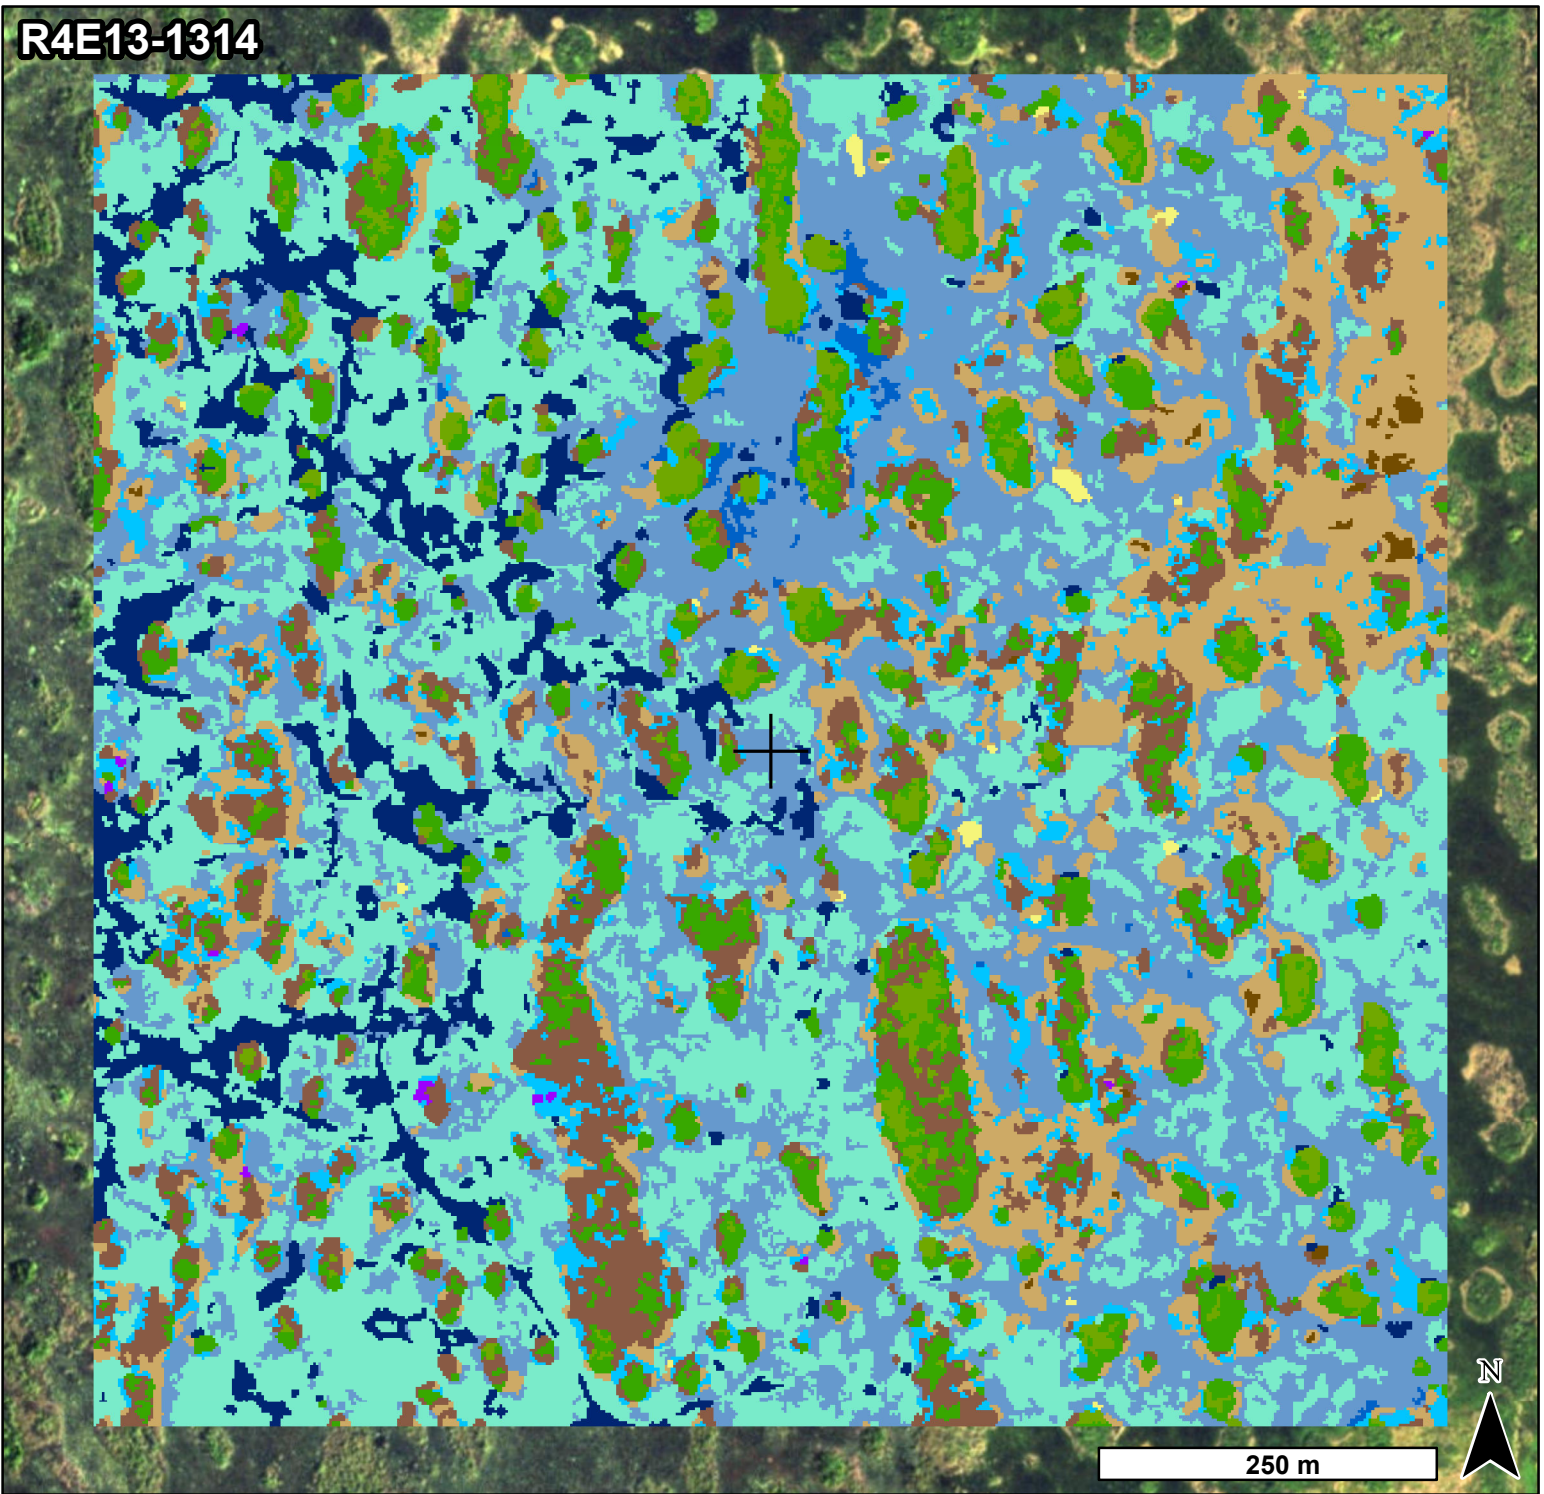

R4E13-1314

Vegetation Type

- | | | |
|--------------------------|----------------------|---------------------|
| Aqua.Sbmr. | Grm.Mrsh-Flt. | Grm.Mrsh.Clad_Shrb. |
| Brdlv.Flt.Nymp. | Grm.Mrsh_Brdlv.Emrg. | Shrb. |
| Brdlv.Flt.Nymp_Grm.Mrsh. | Grm.Mrsh.Clad. | Tree |
| Grm.Mrsh-Sprs. | Grm.Mrsh.Clad-Dns. | Tr.Mela. |