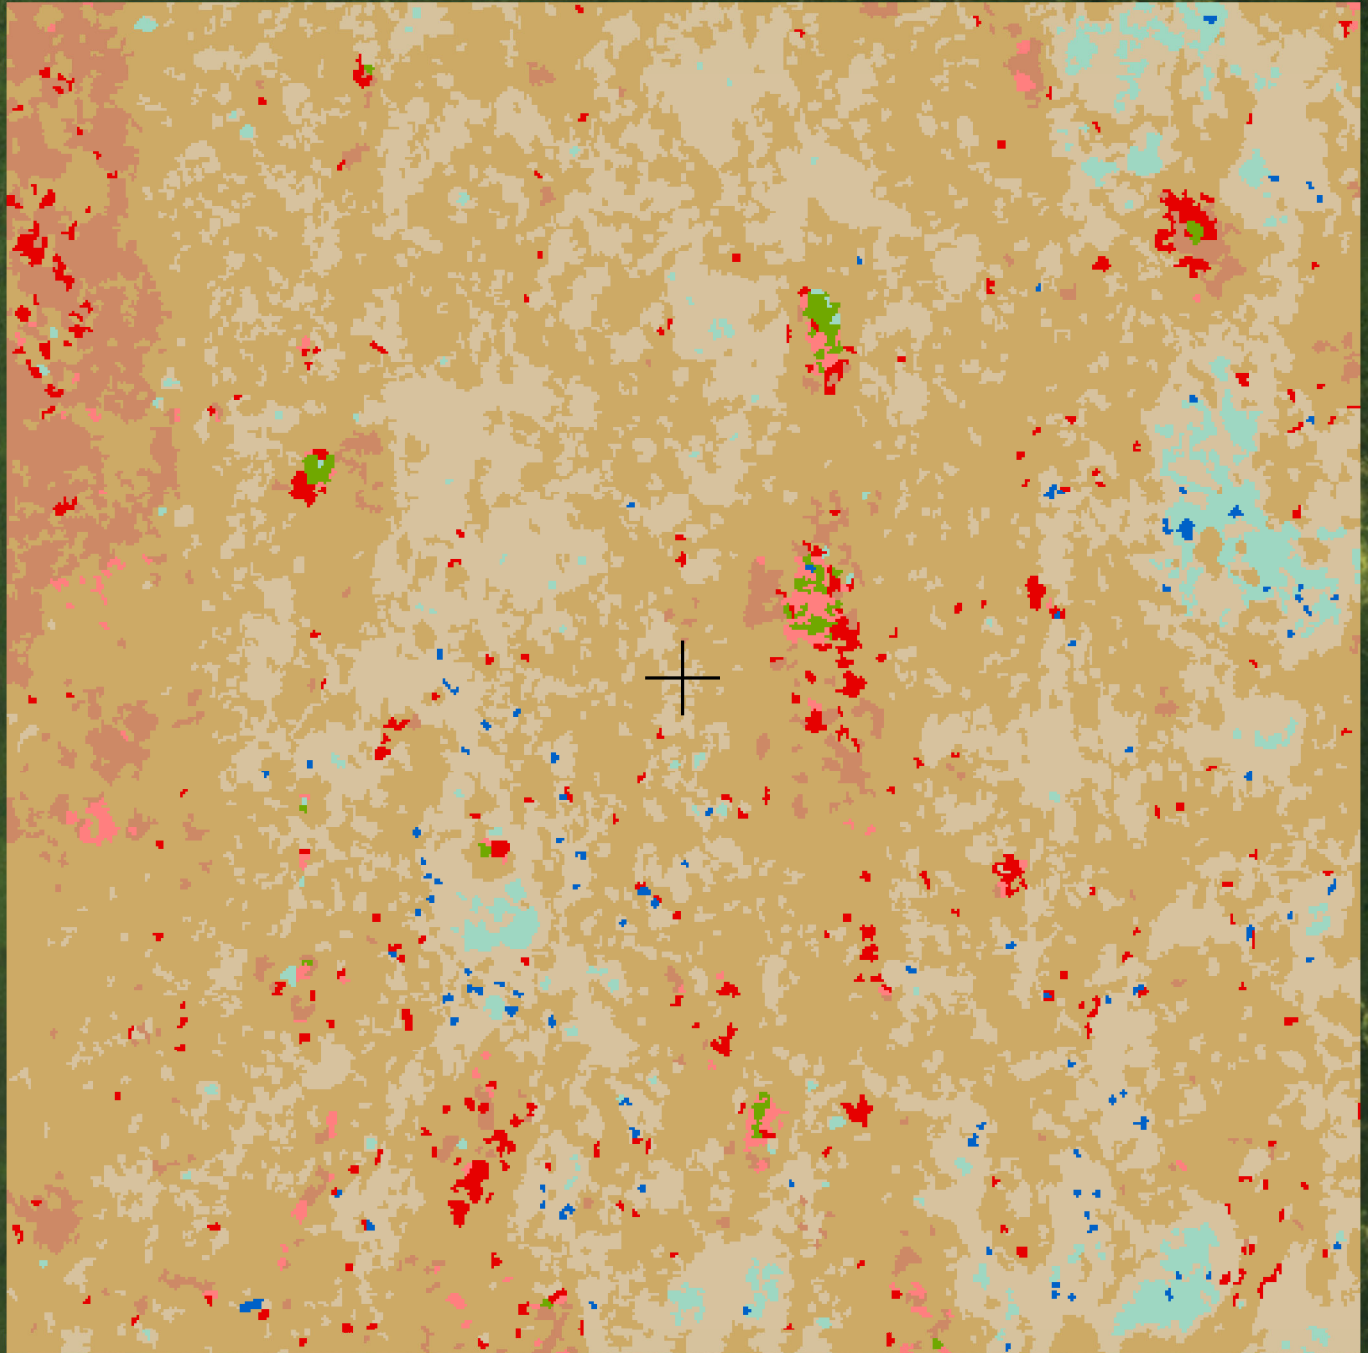

R4E13-1299

250 m

### Vegetation Type

- |  |   |   |
|--|---|---|
|  Brdlv.Flt.Nymp. |  Grm.Mrsh.Clad-Spr.        |  Grm.Mrsh.Typh_Shrb. |
|  Grm.Mrsh.       |  Grm.Mrsh.Clad_Brdlv.Emrg. |  Shrb.               |
|  Grm.Mrsh.Clad.  |  Grm.Mrsh.Typh             |   |