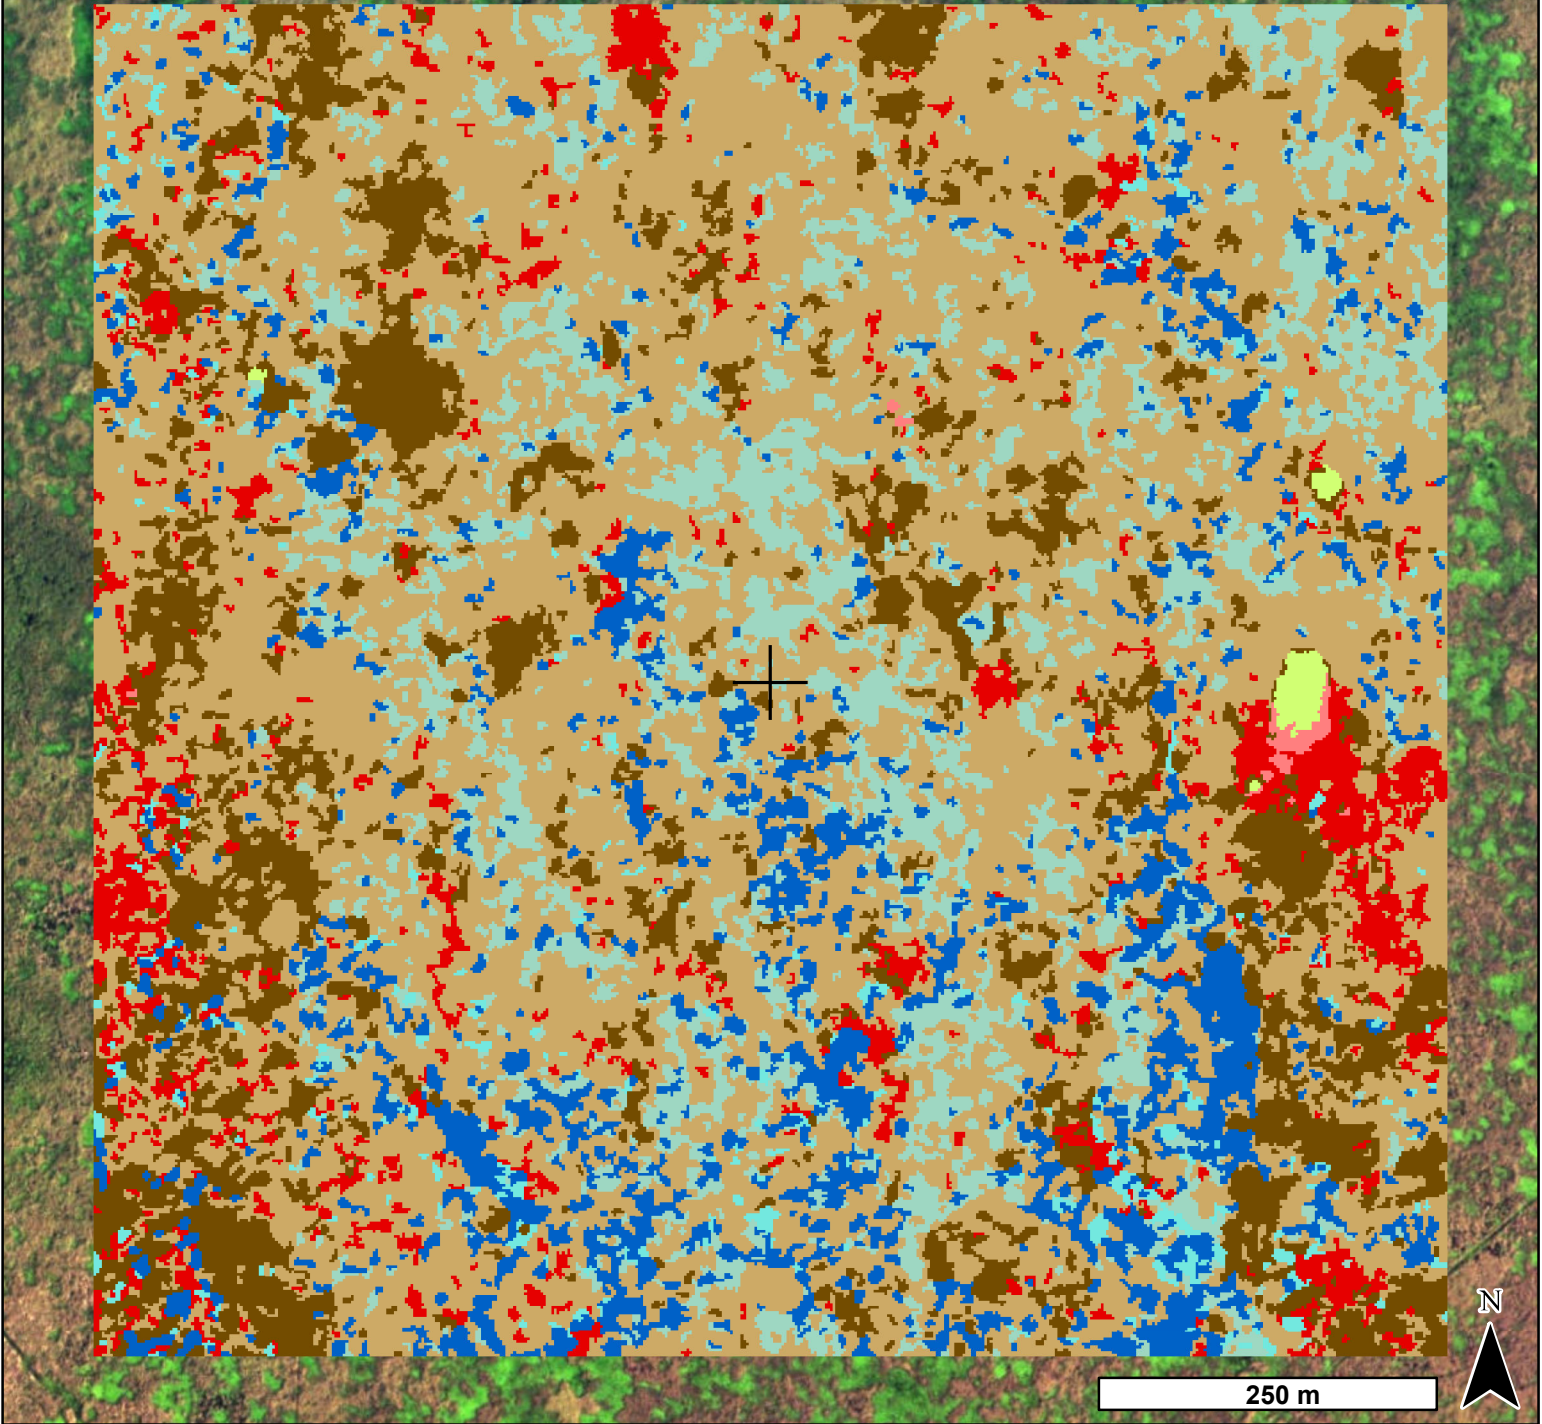

R4E13-1255

### Vegetation Type

- |  |  |   |
|--|--|---|
|  Brdlv.Flt.Nymp. |  Grm.Mrsh.Clad-Dns. |  Grm.Mrsh.Typh_Shrb. |
|  Grm.Mrsh.       |  Grm.Mrsh-Shrt.     |  Shrb.Sali.          |
|  Grm.Mrsh.Clad.  |  Grm.Mrsh.Typh      |   |