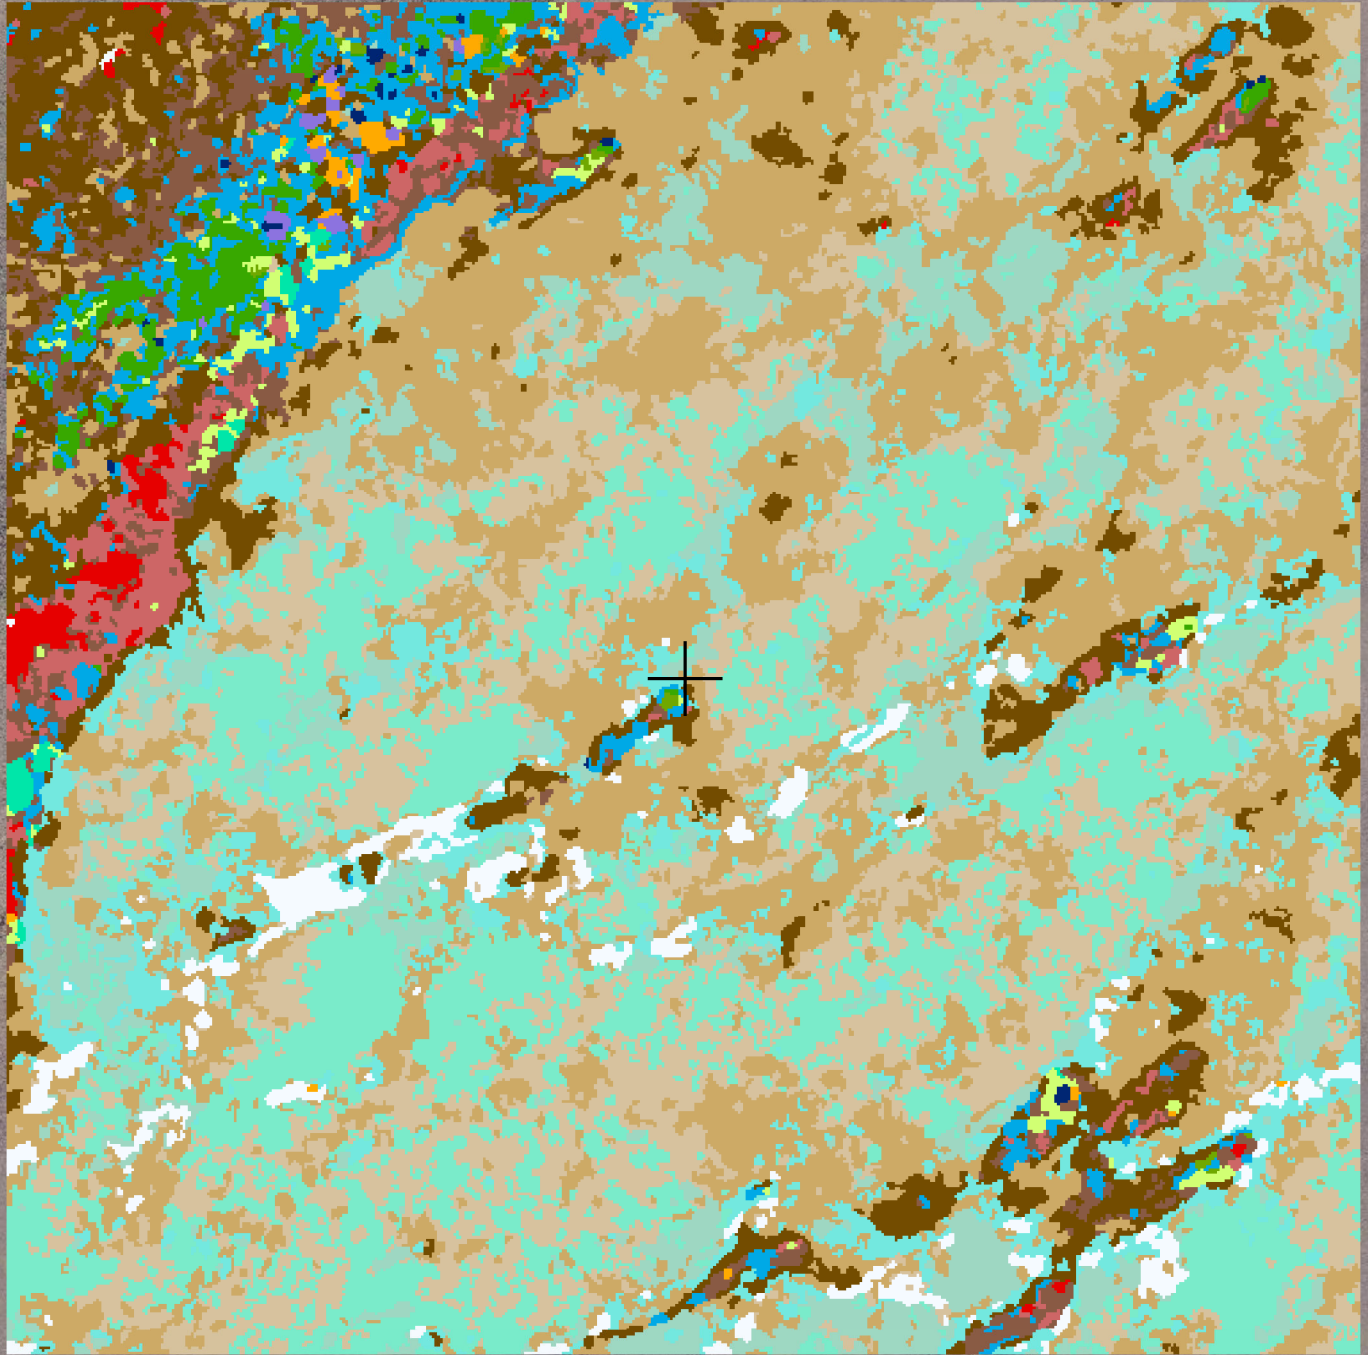

R4E13-1219

250 m

### Vegetation Type

Aqua.Sbmr.	Grm.Mrsh_Brdlv.Emrg_Shrb.	Grm.Mrsh-Shrt.
Brdlv.Emrg.	Grm.Mrsh.Clad.	Grm.Mrsh.Typh
Brdlv.Flt.Nuph.	Grm.Mrsh.Clad-Dns.	Peri.
Grm.Mrsh.	Grm.Mrsh.Clad-Sprs.	Shrb.
Grm.Mrsh-Dns.	Grm.Mrsh.Clad_Shrb.	Shrb.Sali.
Grm.Mrsh-Sprs.	Grm.Mrsh.Clad_Typh.	Tree