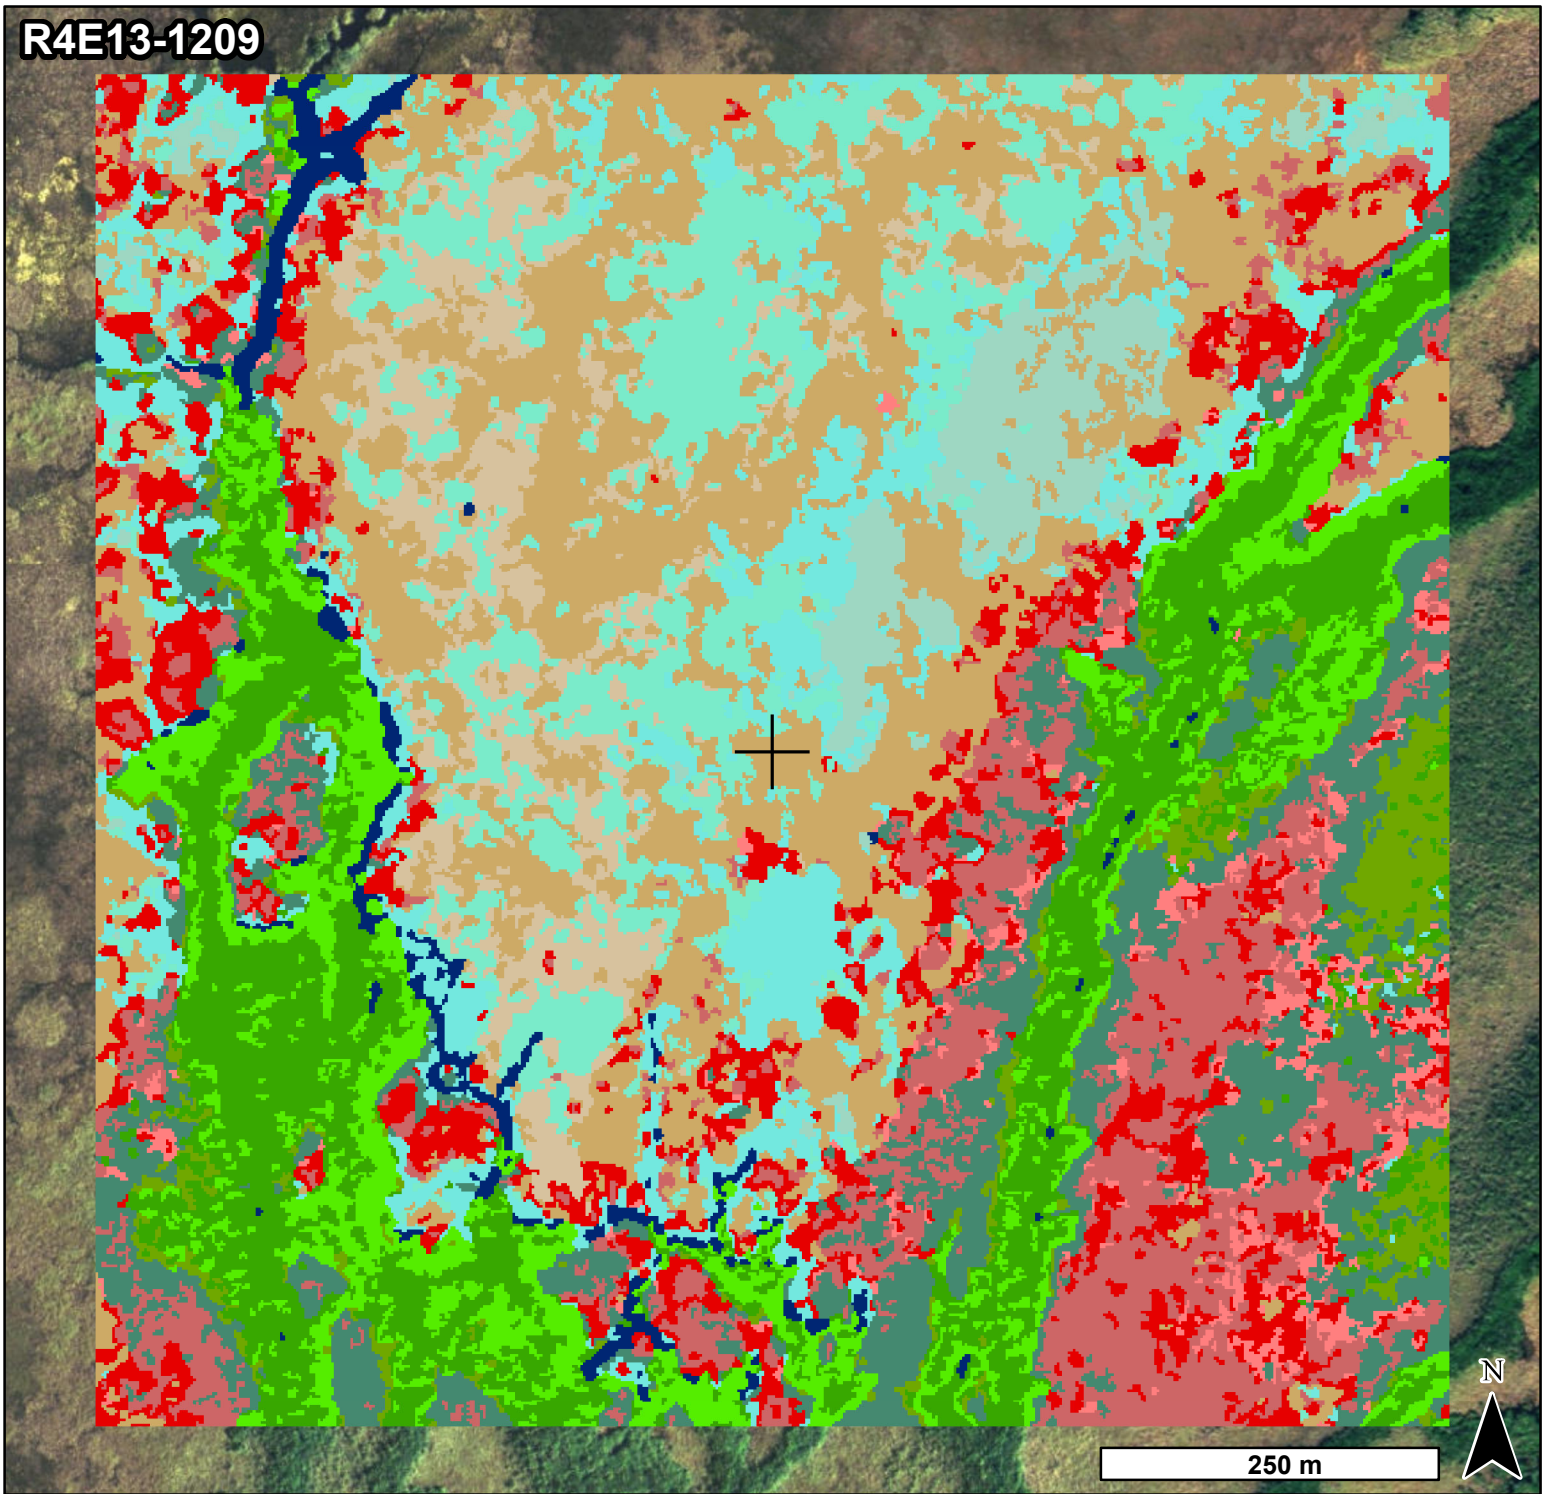

R4E13-1209

Vegetation Type

- | | | |
|----------------|---------------------|----------|
| Aqua.Sbmr. | Grm.Mrsh.Clad-Sprs. | Shrb. |
| Grm.Mrsh. | Grm.Mrsh.Clad_Typh. | Tree |
| Grm.Mrsh-Sprs. | Grm.Mrsh-Shrt. | Tr.Rhiz. |
| Grm.Mrsh_Shrb. | Grm.Mrsh.Typh | |
| Grm.Mrsh.Clad. | Grm.Mrsh.Typh_Shrb. | |