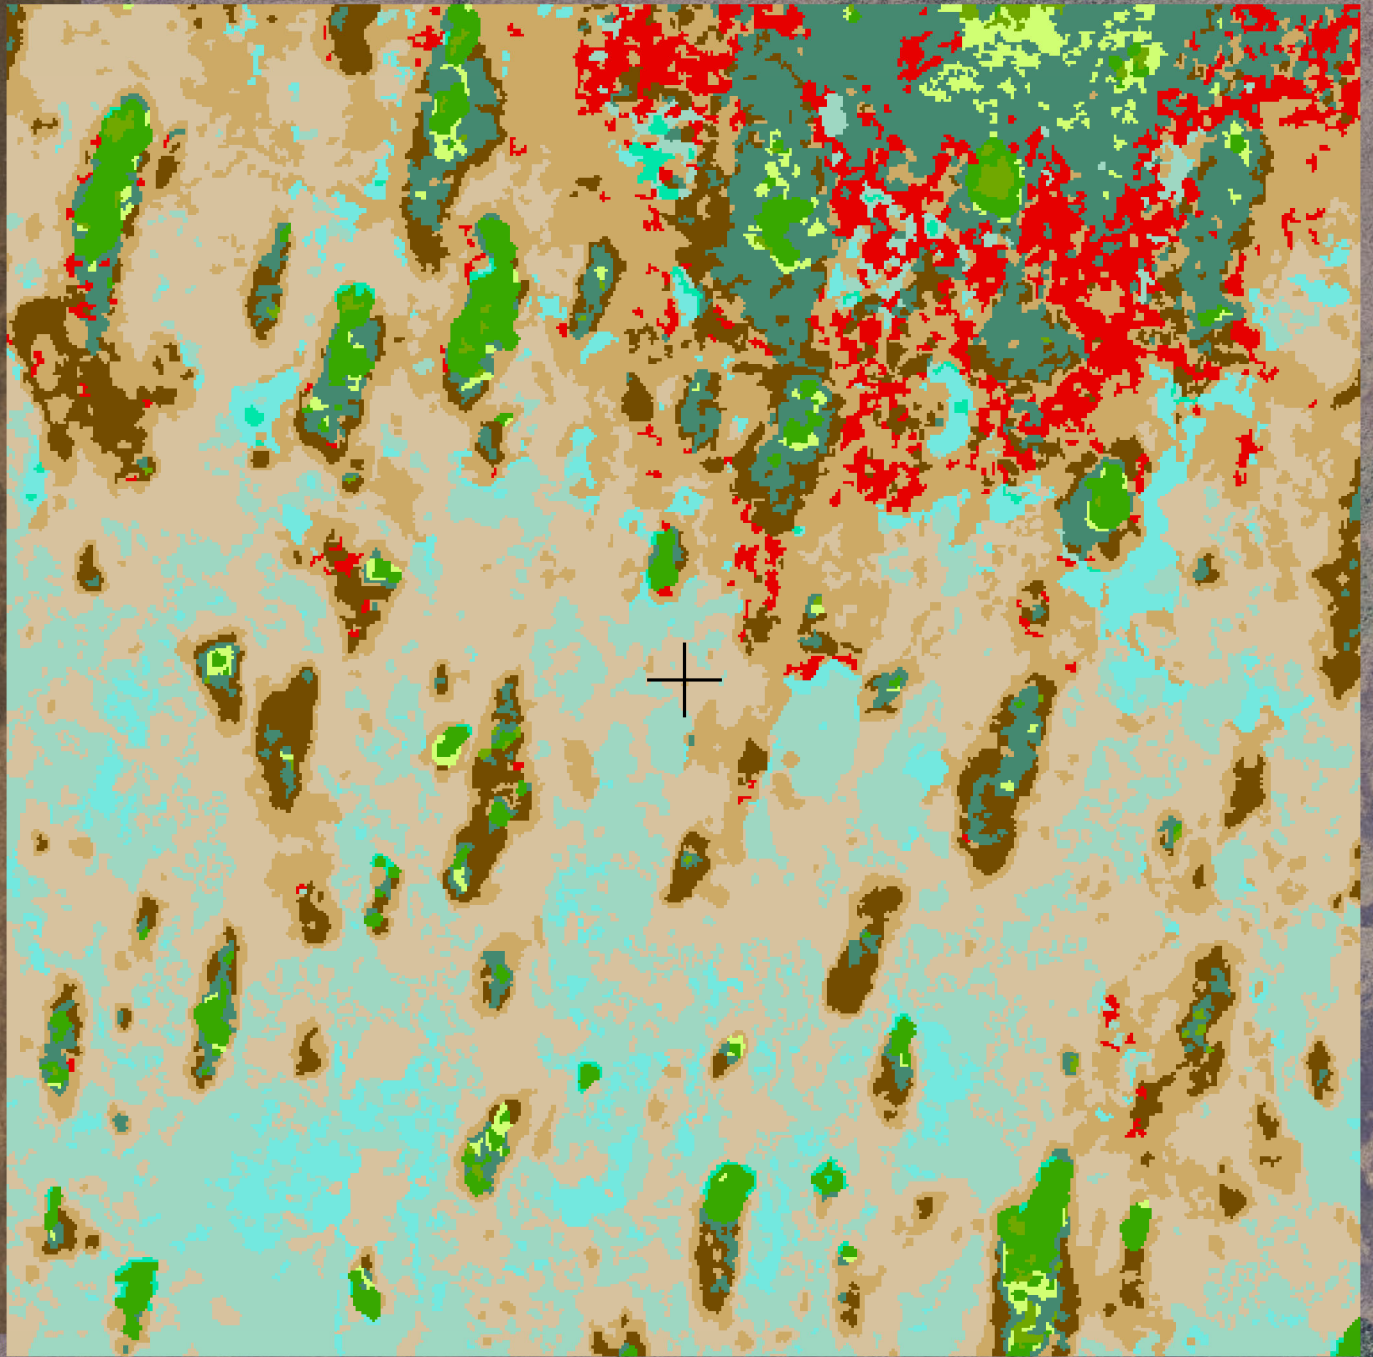

R4E13-1206

250 m

### Vegetation Type

- |  |   |  |
|--|---|--|
|  Grm.Mrsh.      |  Grm.Mrsh.Clad-Dns.  |  Shrb.      |
|  Grm.Mrsh-Dns.  |  Grm.Mrsh.Clad-Sprs. |  Shrb.Sali. |
|  Grm.Mrsh_Shrb. |  Grm.Mrsh-Shrt.      |  Tree       |
|  Grm.Mrsh.Clad. |  Grm.Mrsh.Typh       |  |