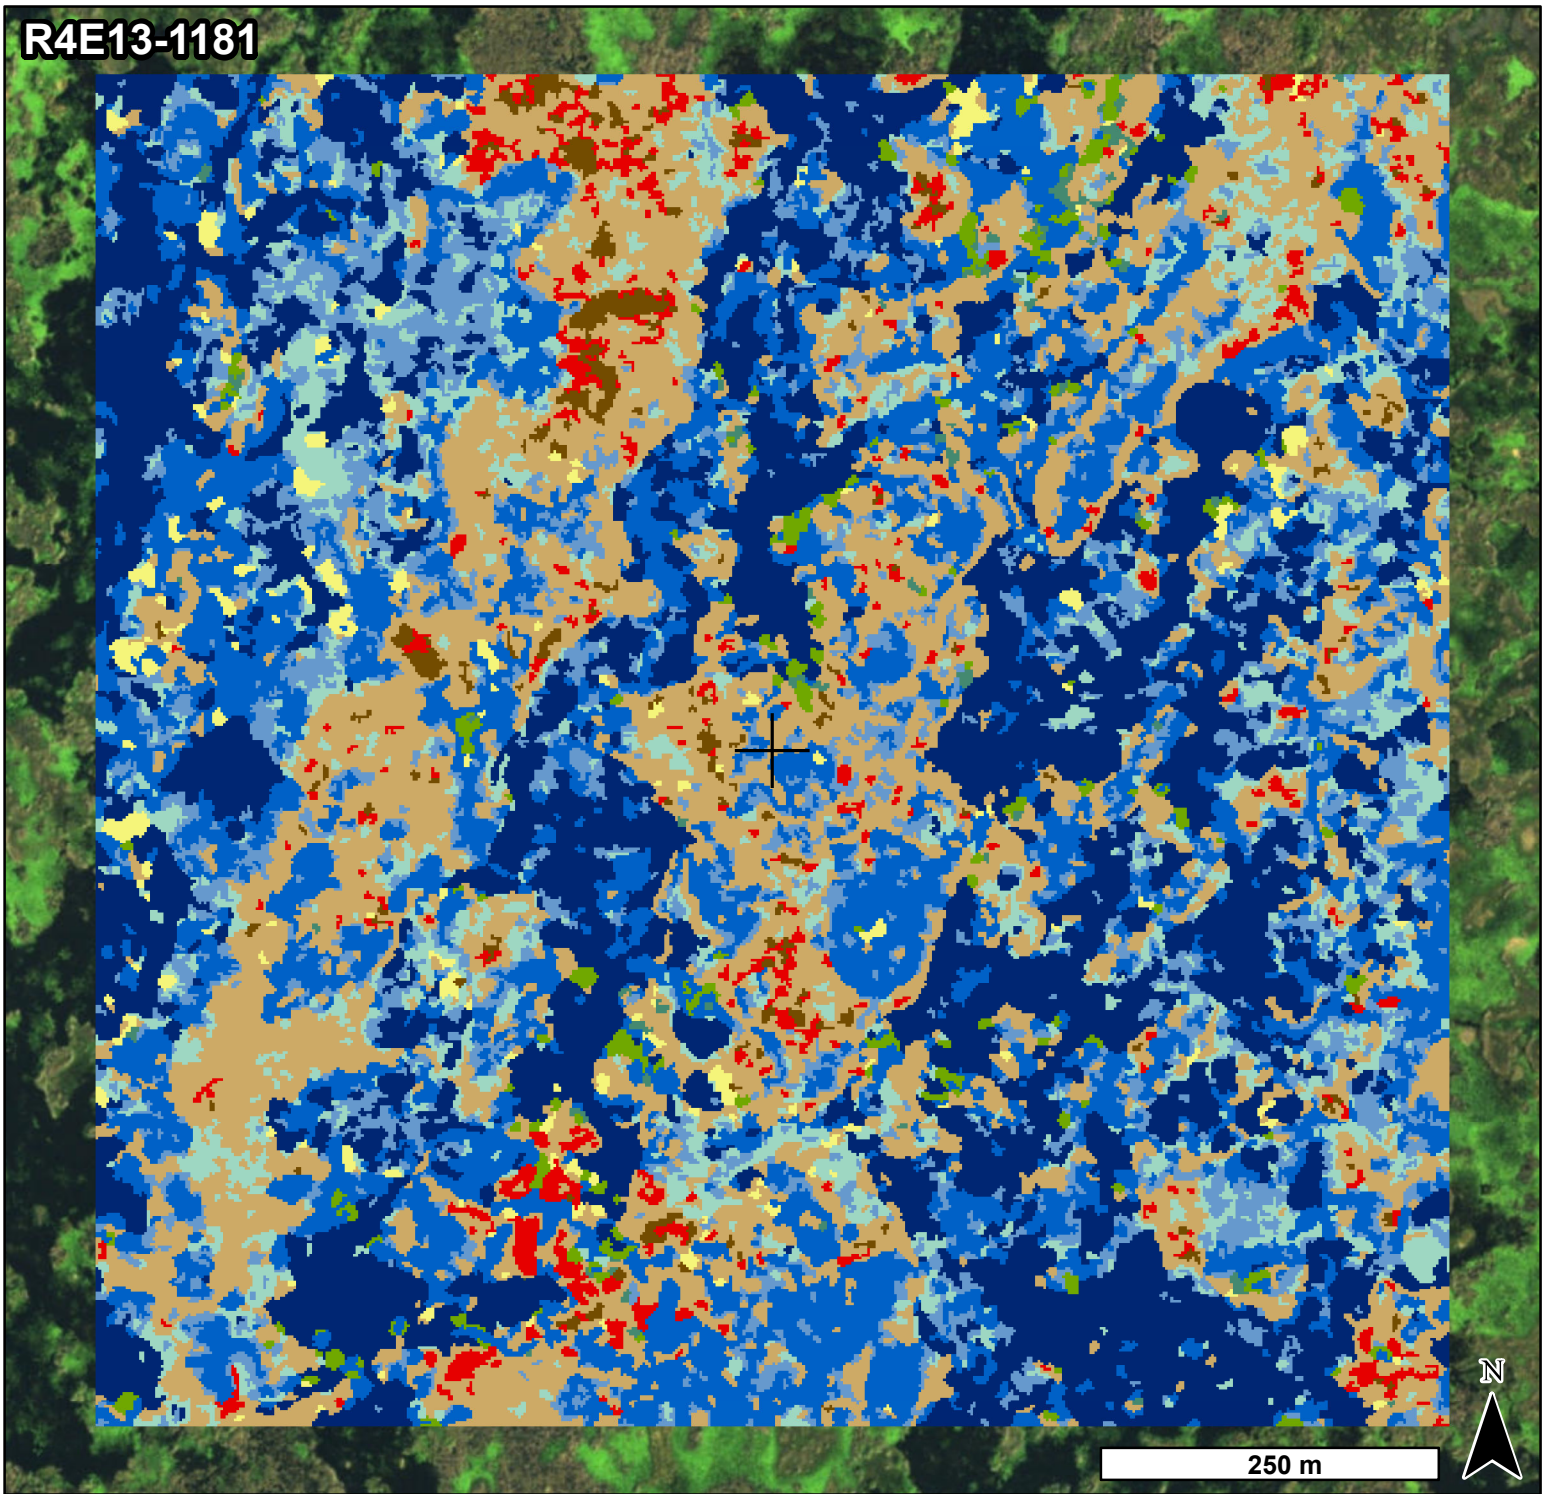

R4E13-1181

Vegetation Type

- | | | |
|--|--|--|
|  Aqua.Sbmr. |  Grm.Mrsh-Flt. |  Grm.Mrsh.Typh |
|  Brdlv.Flt.Nymp. |  Grm.Mrsh_Shrb. |  Shrb. |
|  Brdlv.Flt.Nymp_Grm.Mrsh. |  Grm.Mrsh.Clad. | |
|  Grm.Mrsh. |  Grm.Mrsh.Clad-Dns. | |