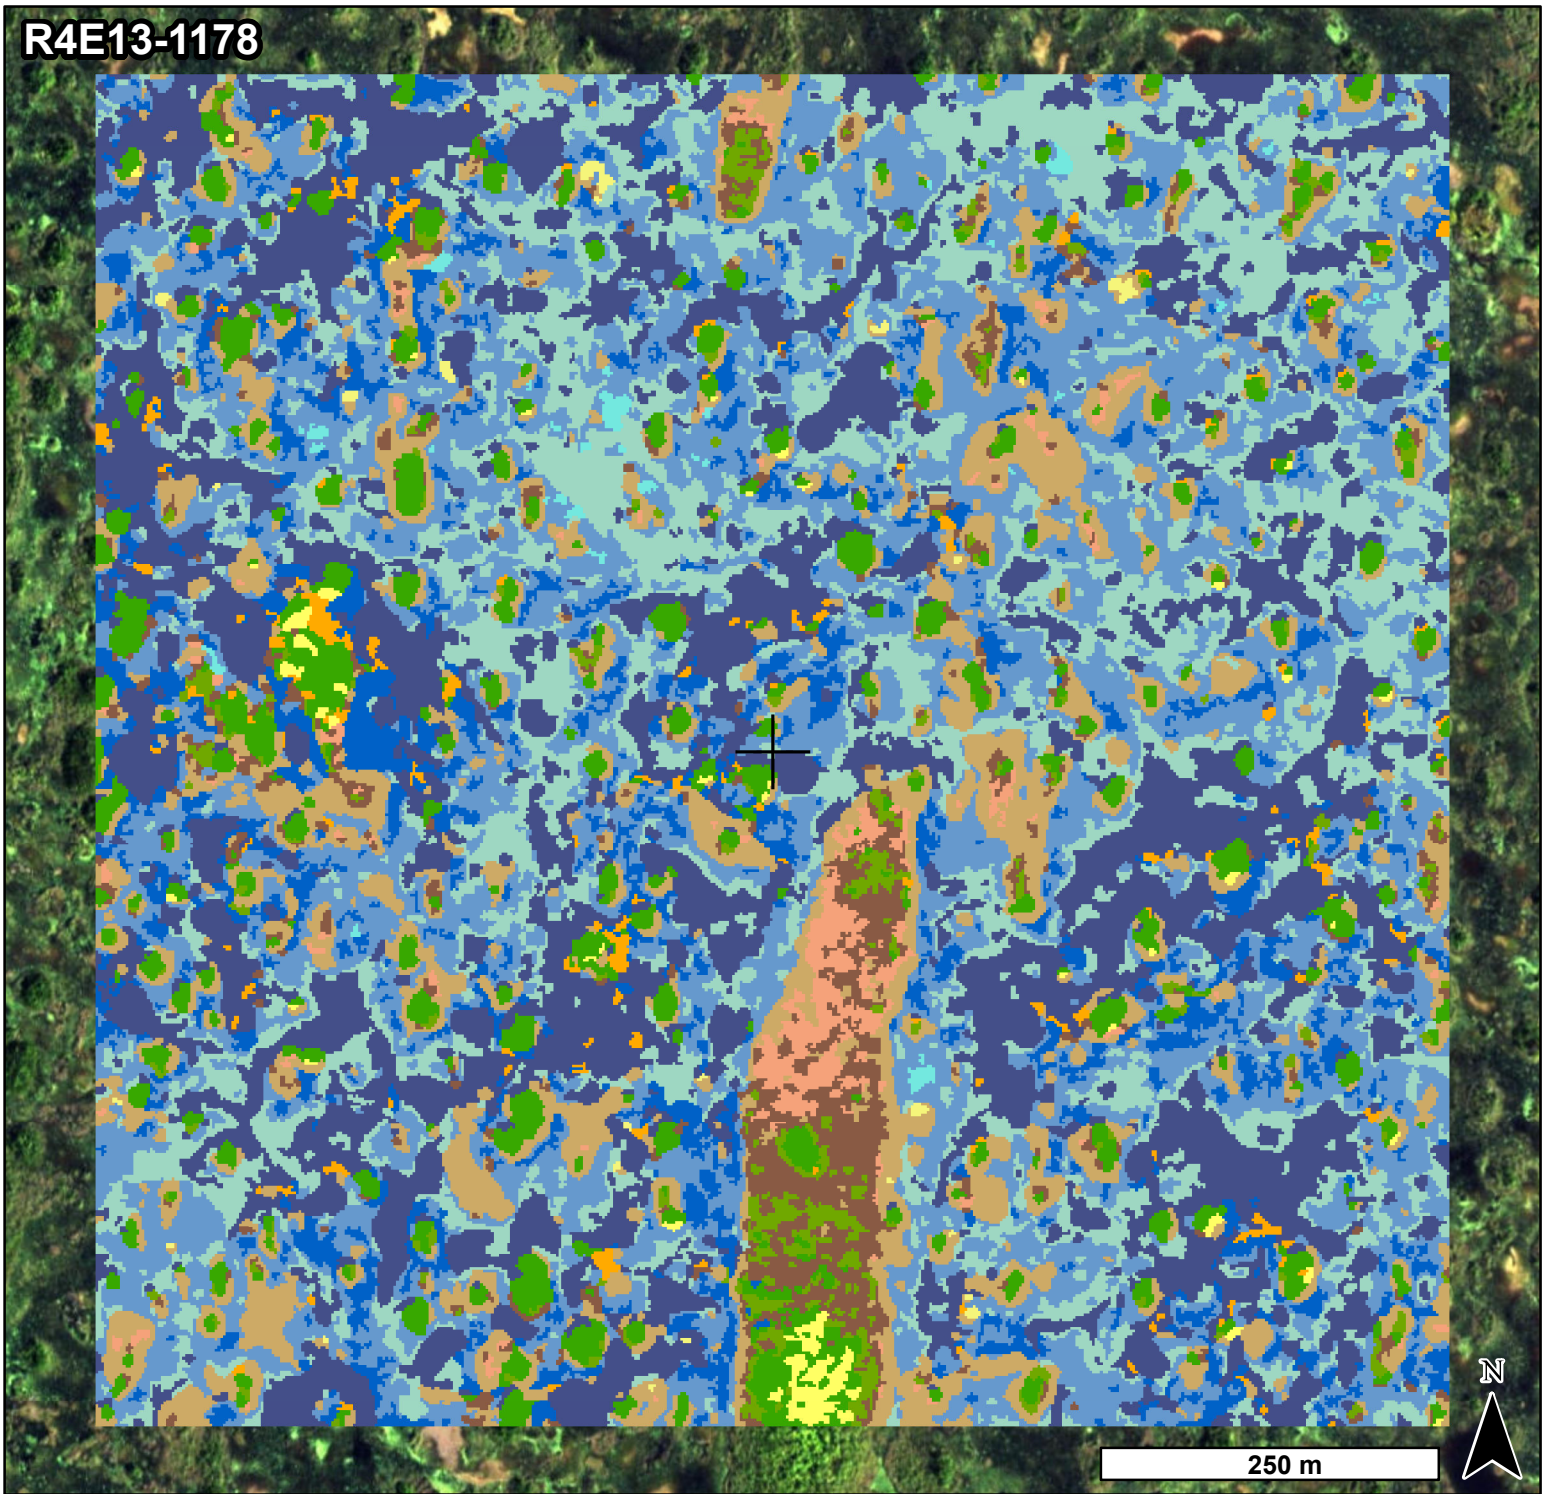

R4E13-1178

Vegetation Type

- | | | |
|--|--|--|
|  Brdlv.Emrg. |  Grm.Mrsh-Flt. |  Shrb. |
|  Brdlv.Flt.Nymp. |  Grm.Mrsh.Clad. |  Tree |
|  Brdlv.Flt.Nymp_Aqua.Sbmr. |  Grm.Mrsh.Clad_Brdlv.Emrg_Shrb. |  Vn.Lygo. |
|  Brdlv.Flt.Nymp_Grm.Mrsh. |  Grm.Mrsh.Clad_Shrb. | |
|  Grm.Mrsh. |  Grm.Mrsh-Shrt. | |