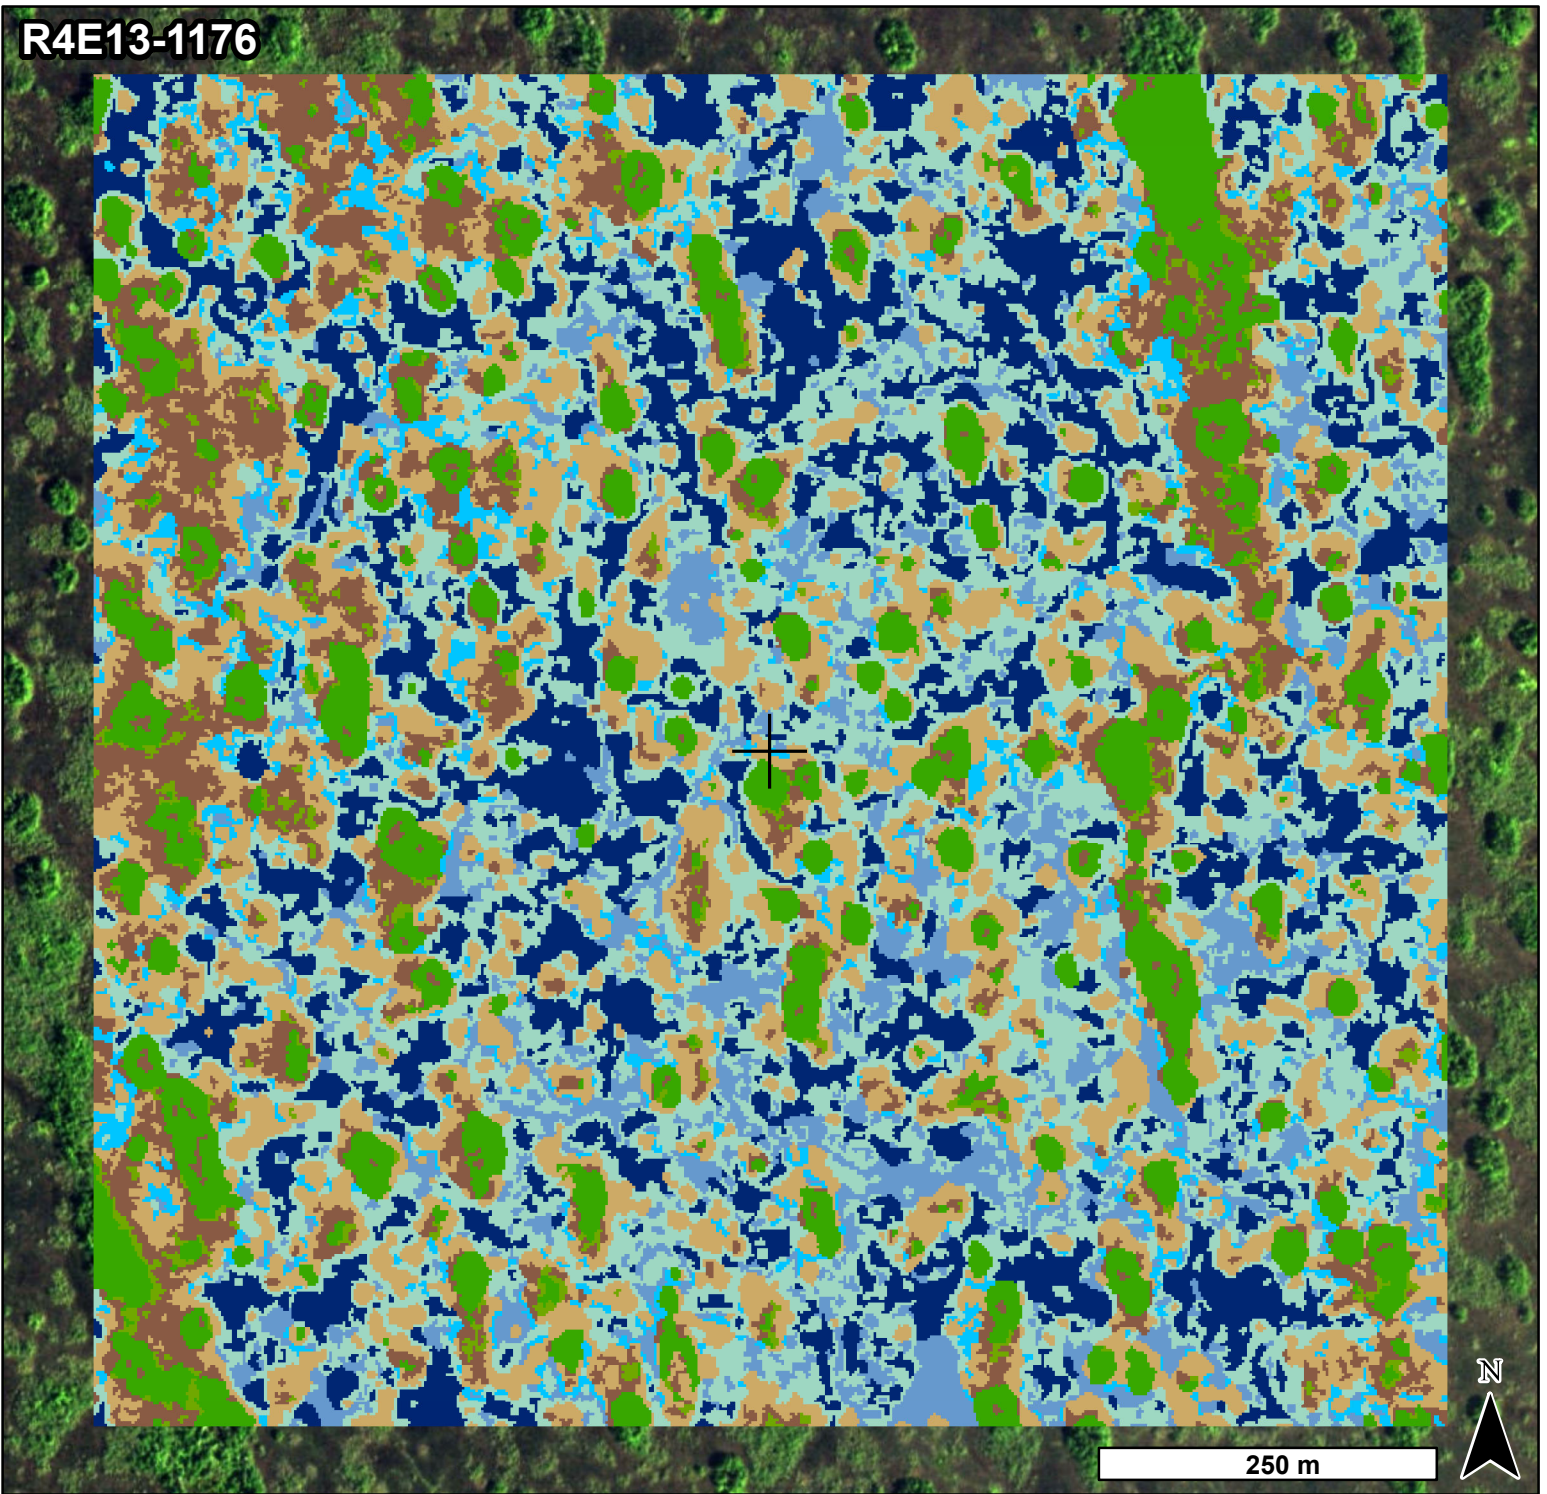

R4E13-1176

Vegetation Type

- | | | |
|--|--|---|
|  Aqua.Sbmr. |  Grm.Mrsh_Brdlv.Emrg. |  Shrb. |
|  Brdlv.Flt.Nymp_Grm.Mrsh. |  Grm.Mrsh.Clad. |  Tree |
|  Grm.Mrsh. |  Grm.Mrsh.Clad_Shrb. | |