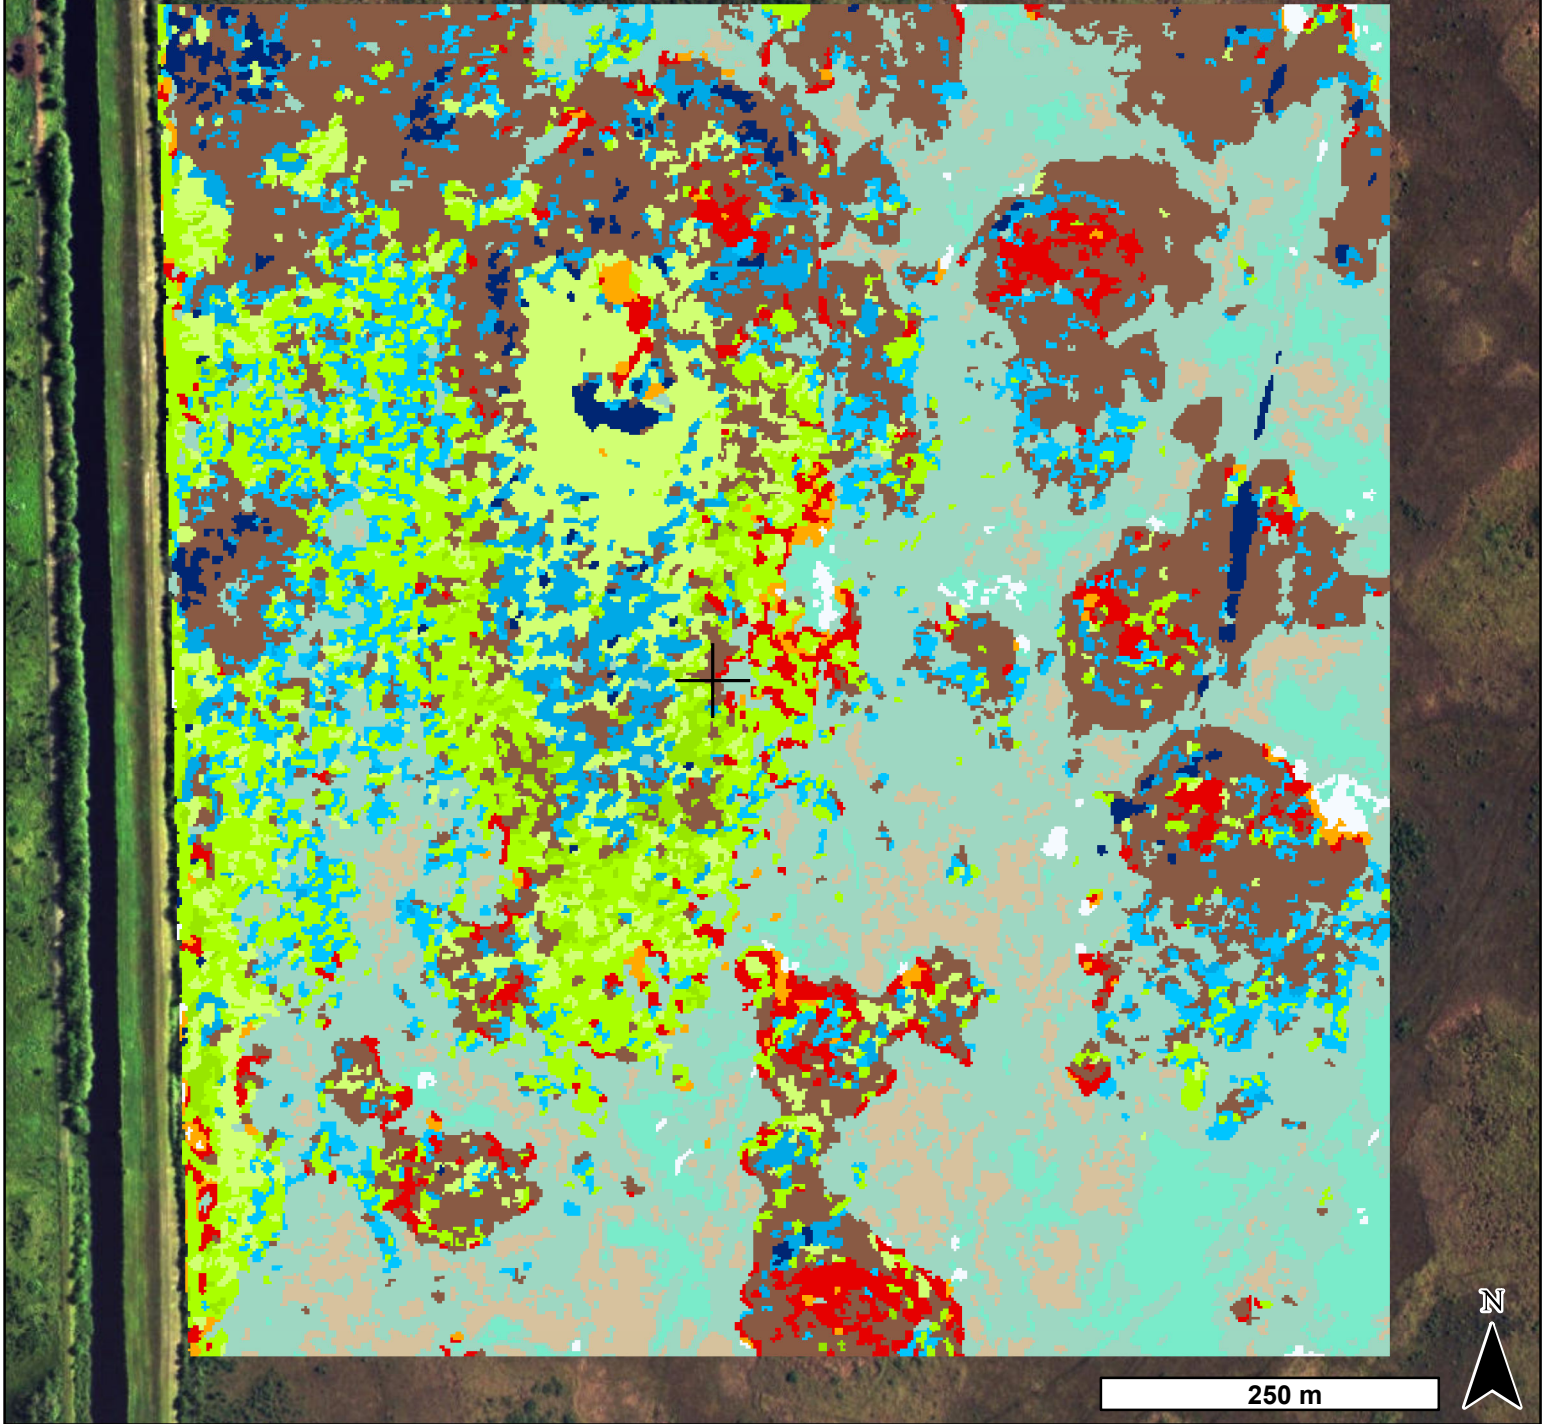

R4E13-1109

Vegetation Type

- | | | |
|----------------------|---------------------------|------------|
| Aqua.Sbmr. | Grm.Mrsh_Brdlv.Emrg_Shrb. | Peri. |
| Brdlv.Emrg. | Grm.Mrsh.Clad-Sprs. | Shrb.Myri. |
| Grm.Mrsh. | Grm.Mrsh.Clad_Shrb. | Shrb.Sali. |
| Grm.Mrsh-Sprs. | Grm.Mrsh.Typh | |
| Grm.Mrsh_Brdlv.Emrg. | Herb. | |