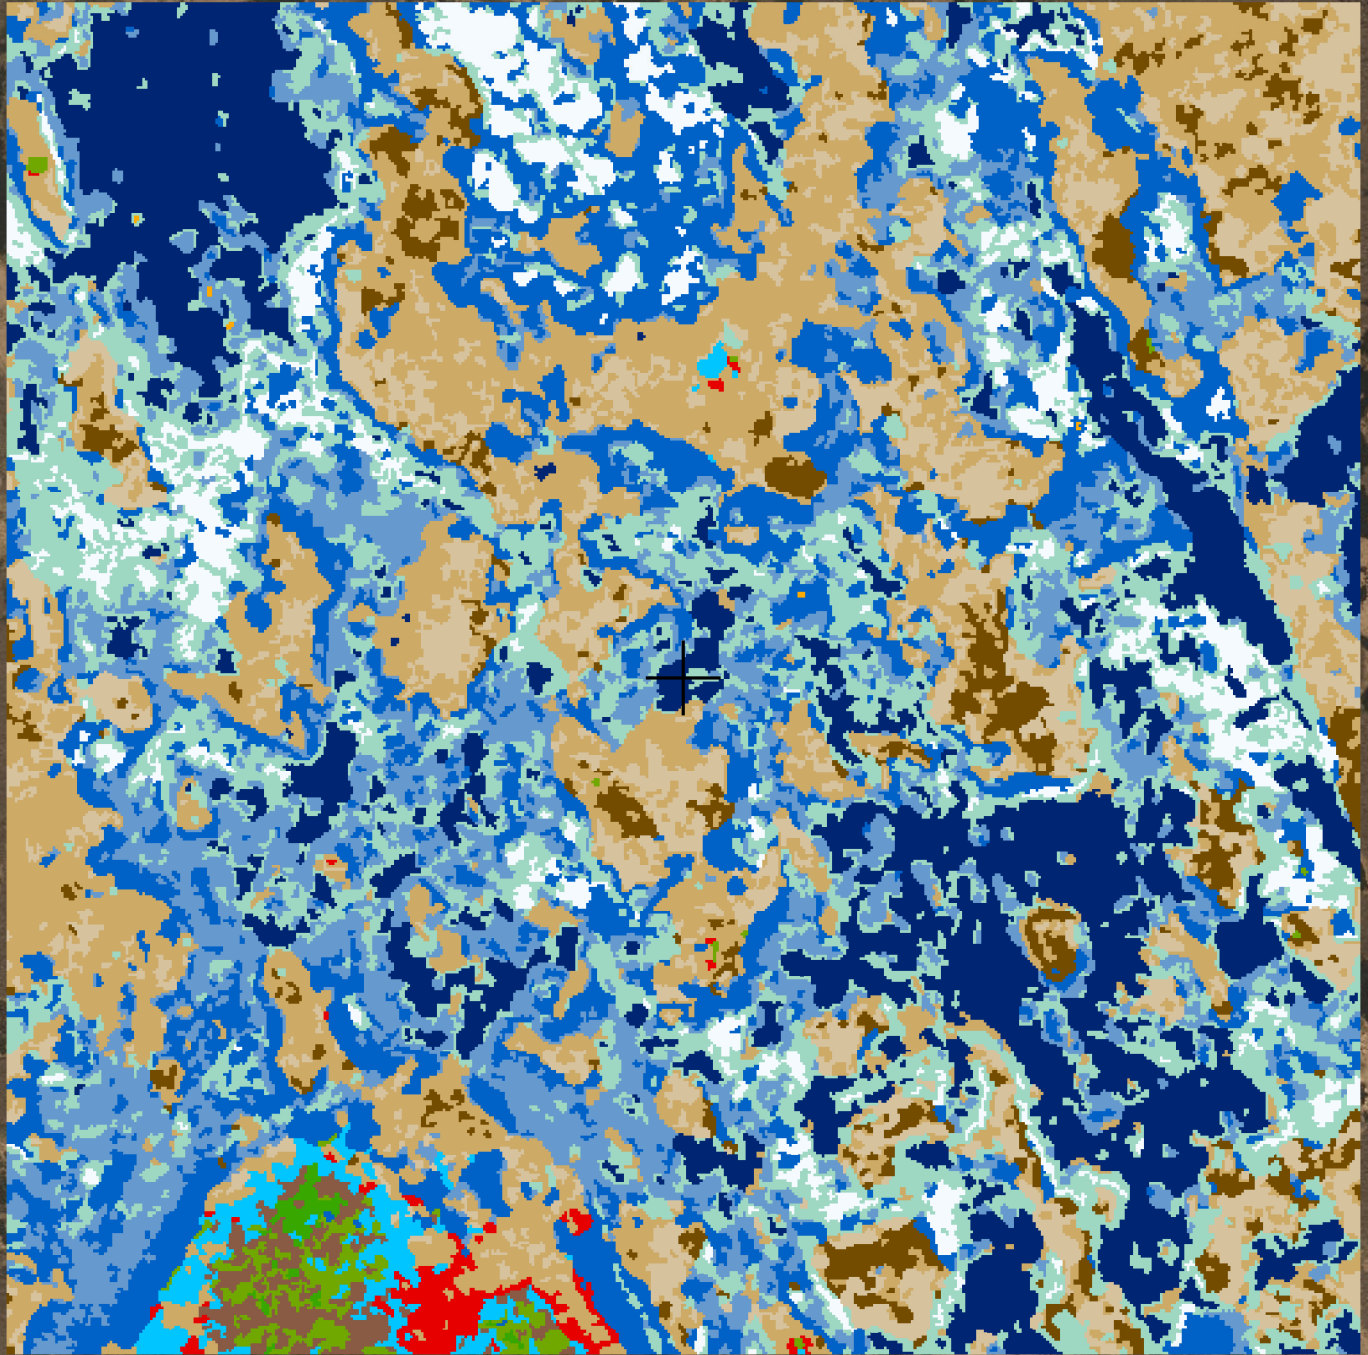

R4E13-1108

250 m

Vegetation Type

- | | | |
|--|--|---|
|  Aqua.Sbmr. |  Grm.Mrsh_Brdlv.Emrg. |  Grm.Mrsh.Typh |
|  Brdlv.Emrg. |  Grm.Mrsh.Clad. |  Peri. |
|  Brdlv.Flt.Nymp. |  Grm.Mrsh.Clad-Dns. |  Shrb. |
|  Brdlv.Flt.Nymp_Grm.Mrsh. |  Grm.Mrsh.Clad-Sprs. |  Tree |
|  Grm.Mrsh. |  Grm.Mrsh.Clad_Shrb. | |