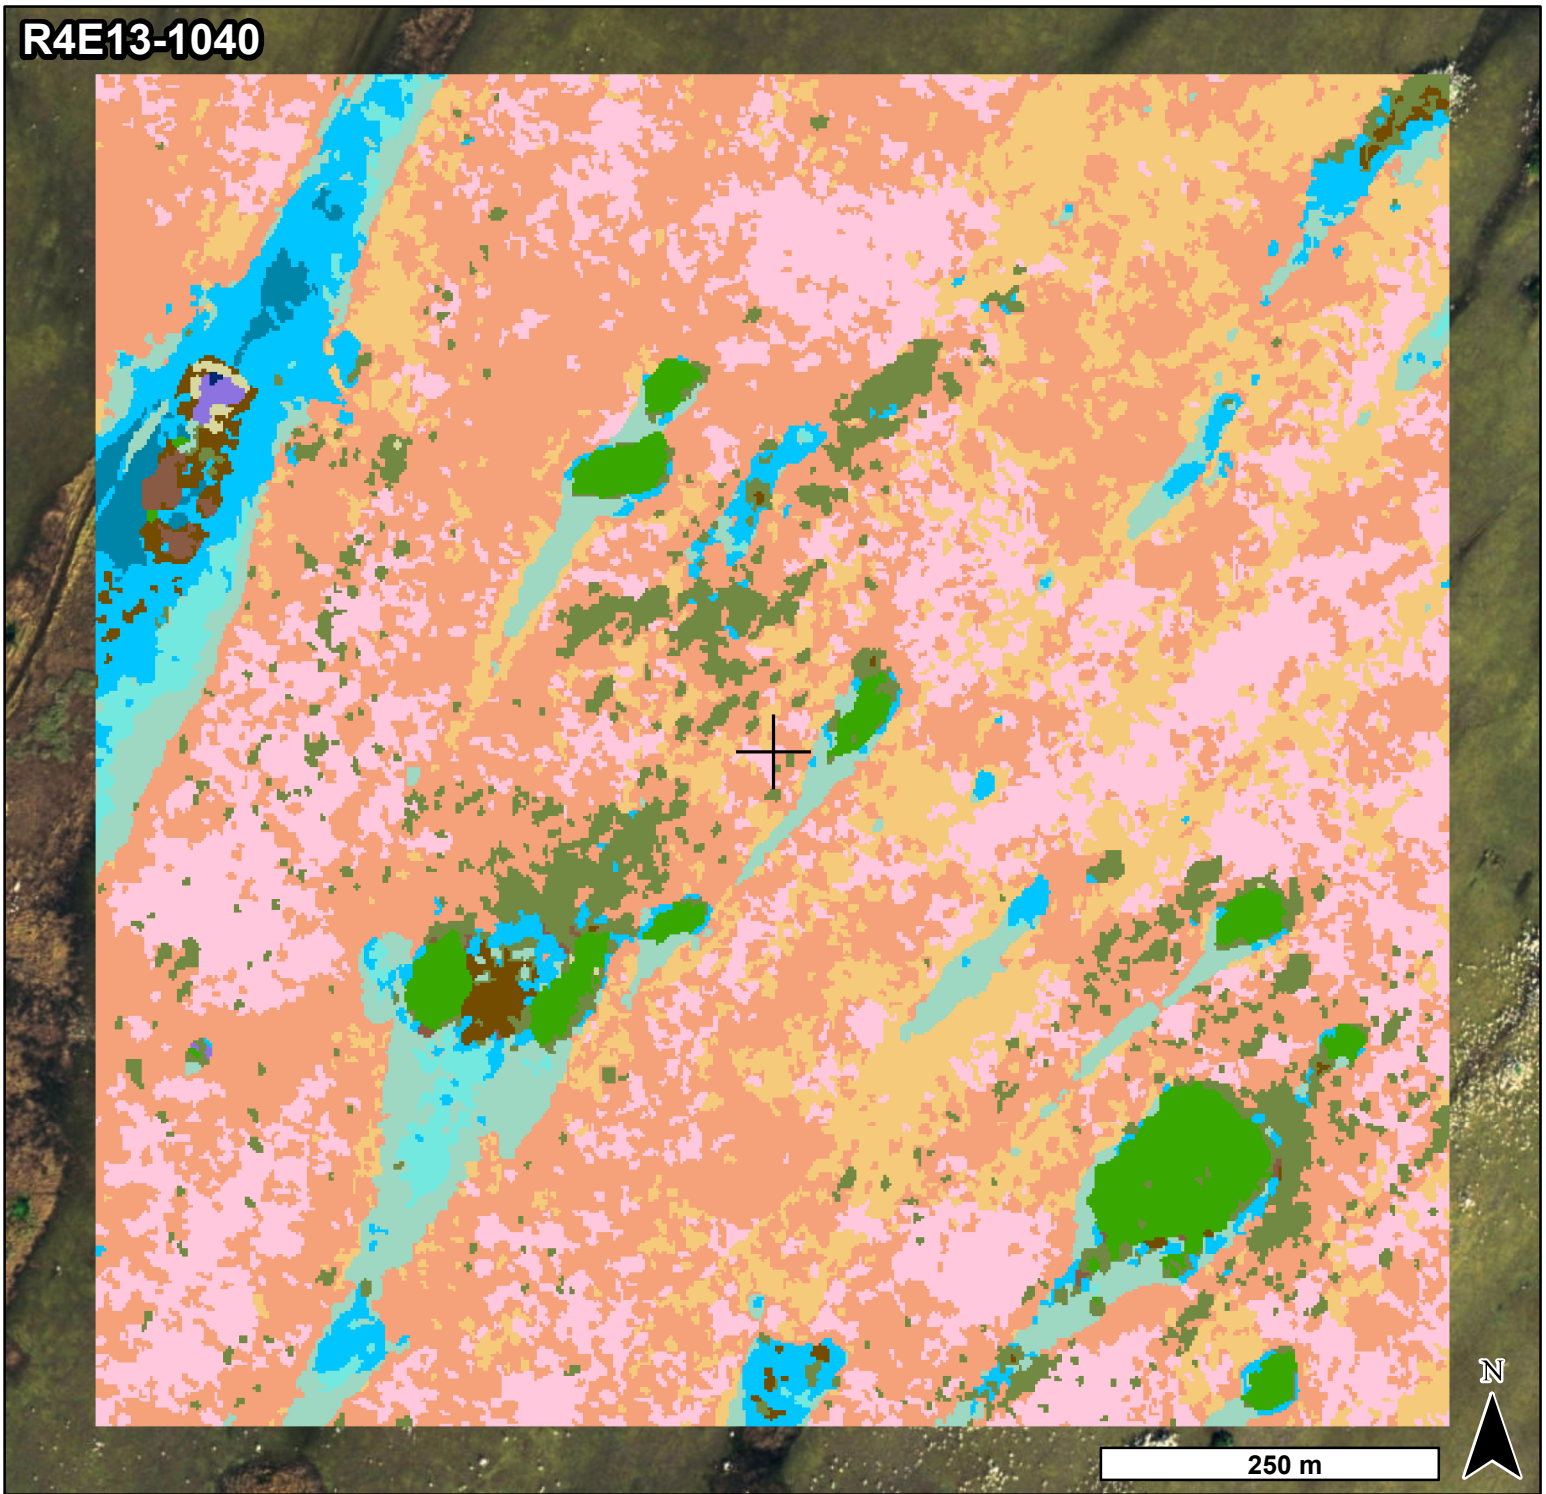

R4E13-1040

Vegetation Type

- | | | |
|----------------------|---------------------|----------------------|
| Aqua.Sbmr. | Grm.Mrsh.Clad_Shrb. | Grm.Prai_Brdlv.Emrg. |
| Brdlv.Flt.Nuph. | Grm.Mrsh.Eleo-Dns. | Grm.Prai.Muhl. |
| Grm.Mrsh. | Grm.Mrsh.Phrg. | Tree |
| Grm.Mrsh_Brdlv.Emrg. | Grm.Mrsh-Shrt. | Tr.Taxo. |
| Grm.Mrsh.Clad-Dns. | Grm.Prai. | |