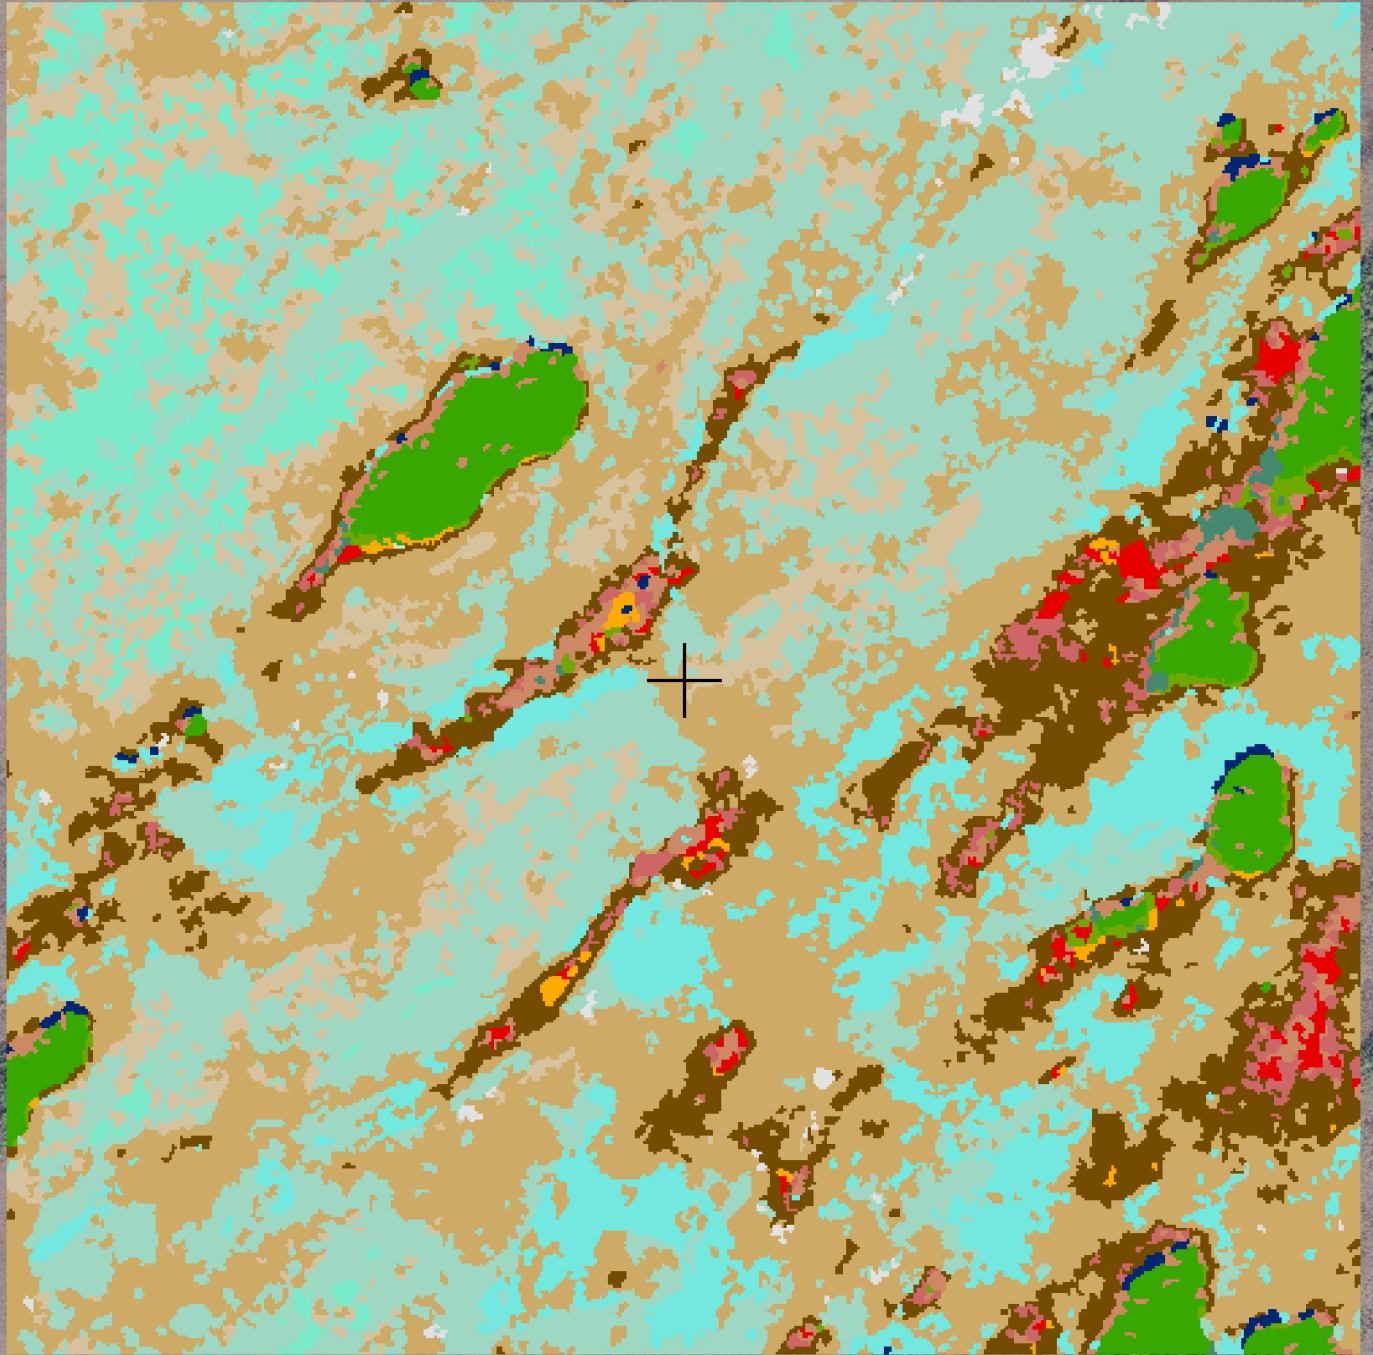

R4E13-1024

250 m

Vegetation Type

- | | | |
|--|---|--|
|  Aqua.Sbmr. |  Grm.Mrsh.Clad. |  Grm.Mrsh-Shrt. |
|  Brdlv.Emrg. |  Grm.Mrsh.Clad-Dns. |  Grm.Mrsh.Typh |
|  Grm.Mrsh. |  Grm.Mrsh.Clad-Sprs. |  Shrb. |
|  Grm.Mrsh-Sprs. |  Grm.Mrsh.Clad_Brdlv.Emrg. |  Tree |
|  Grm.Mrsh_Shrb. |  Grm.Mrsh.Clad_Typh. |  Limestone |